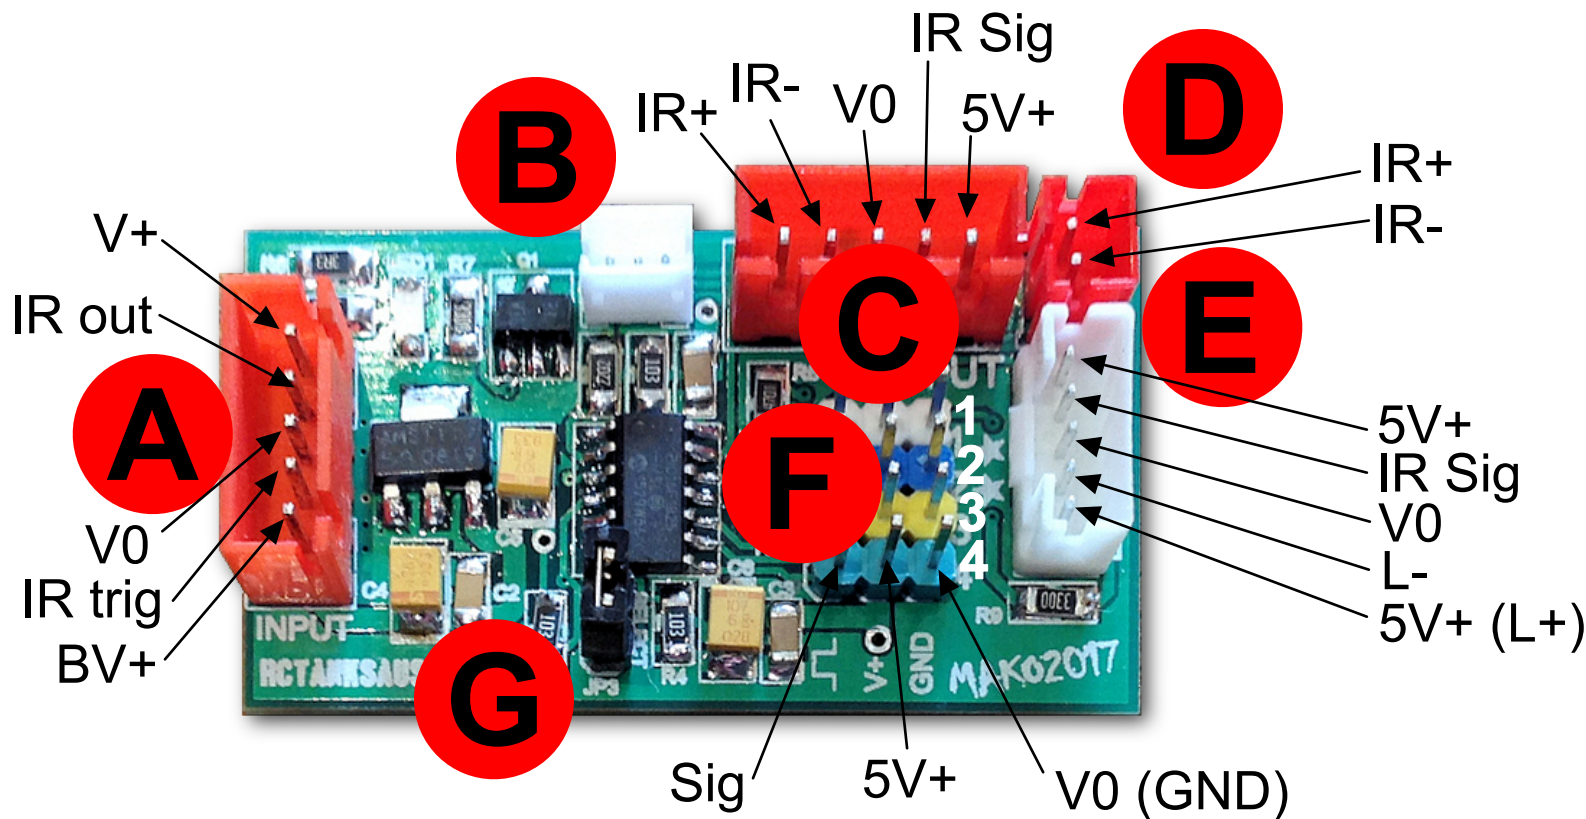

# MAKO2017 QUICK START GUIDE

## SONY TV CODES

- [1] Light Tank
- [2] Medium Tank
- [3] Heavy Tank
- [7] MAUS
- [P+] Artillery
- [MENU] Set ID
- [MUTE] Set Mag
- [V] invulnerable
- [--/-] Test Fire
- [<=>] Test Hit
- [TV/AV] Test Repair

- A - Input from Heng Long/Taigen MFU
- B - USB Programming port
- C - Output to HL/Taigen Battle Unit
- D - IR emitter output
- E - IR Battle Unit Output
- F - Additional Outputs
- G - Heng Long/Taigen Selector

## Additional Outputs (F):

- 1 LED/Xenon flash output
- 2 Recoil servo output
- 3 MANTA LCD output
- 4 Relay control output